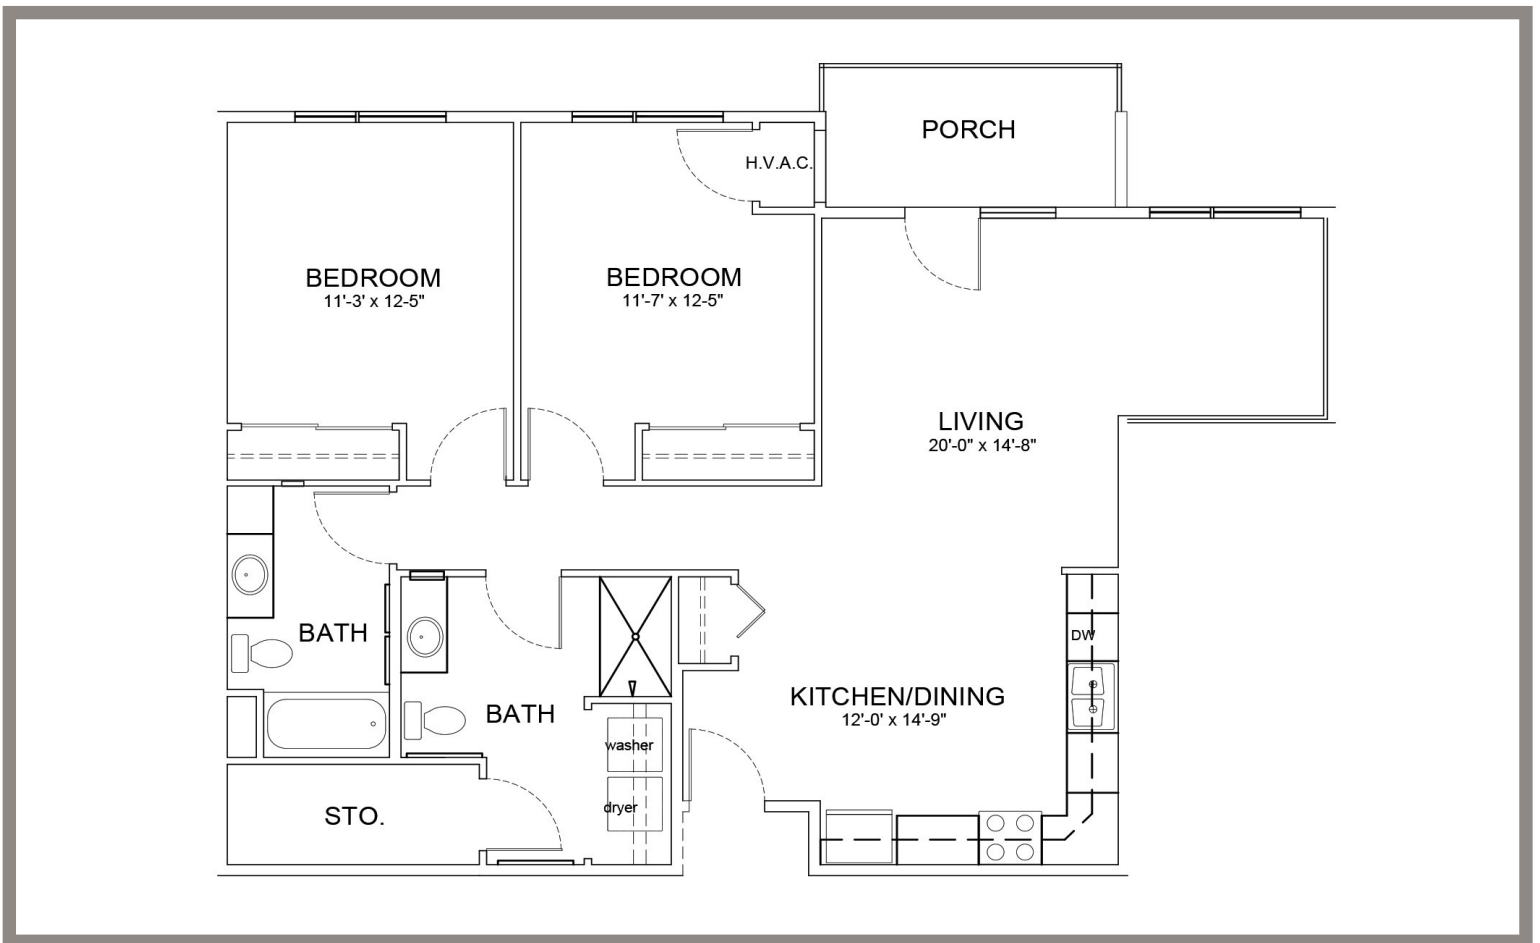

1ST FLOOR

2ND FLOOR

3RD FLOOR

4TH FLOOR

STYLE A1 | 2 BEDROOM / 2 BATHROOM | 1153 SQFT

Floor plan size and dimensions may vary* 

APARTMENT NUMBER: _____ **RENT:** _____ **DATE AVAILABLE:** _____

 2232 W Broadway, Madison, WI 53713